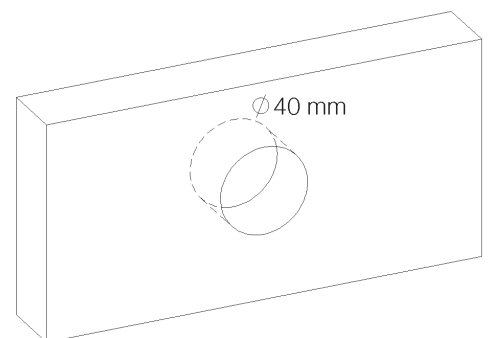

PRODUCT TECHNICAL SHEET

Collection :

CLIFF

Ref. :

4091.--.82

Robinet d'arrêt à encastrer, 3/4"

Inbouw afsluitkraan, 3/4"

Concealed stop-valve, 3/4"

Picture

Product details

Weight :

1,1 kg

Internal mechanism : Ceramic valve 1/4 turn

Technical drawing

RB1.V01