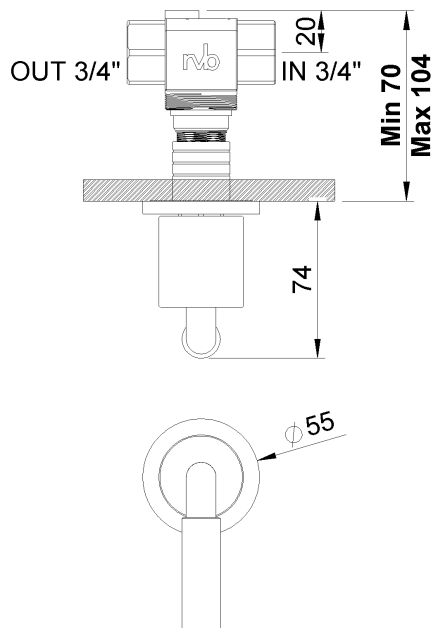

PRODUCT TECHNICAL SHEET

Collection :

CLIFF

Ref. :

4091.--.82

Robinet d'arrêt à encastrer, 3/4"

Inbouw afsluitkraan, 3/4"

Concealed stop-valve, 3/4"

Picture

Product details

Weight :

1,1 kg

Internal mechanism : Ceramic valve 1/4 turn

Technical drawing

RB1.V01